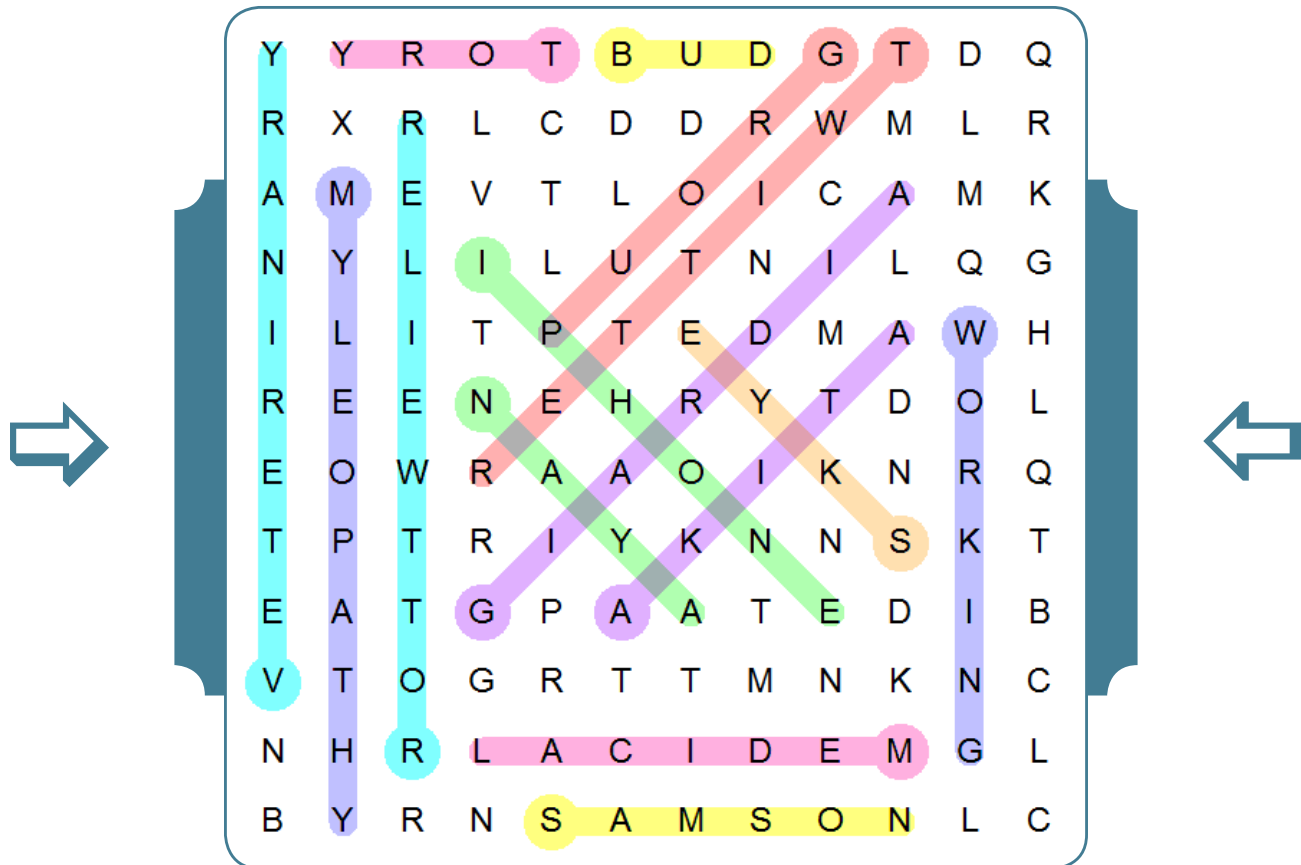

Test Your Knowledge #1

From Keshet Kennels Insider, Issue 1, 2011

How Much Do You Know About Keshet Kennels/Rescue

Solution

© Keshet Kennels/Rescue

1. What breed is Blue? **Rottweiler**
2. What breed was Angel? **Akita**
3. Which dog recently had knee surgery? **Samson**
4. What is the name of the first resident that found a forever home? **Naya**
5. To which of the 7 standard dog groups do most of our residents belong? **Working**
6. Following our philosophy, what type of activities are the most effective way of socializing and exercising your dog? **Group**
7. On YouTube, what type of series is posted in addition to the "Chronicles" and creative videos? **Medical**
8. What recent infestation required all the dogs to be treated at the same time? **Giardia**
9. What social network drives the information that keeps followers up to date with the daily activities at Keshet Kennels? **Twitter**
10. What condition does Timber and Chantal have in common. **Myelopathy**
11. Which of the Alaskan Sled dogs is showing the qualities of a lead sled dog? **Skye**
12. Our newest corporate sponsor provides us with what service? **Veterinary**
13. What is the name of the most recent dog welcomed in as a resident? **Bud**
14. For which mobile device can you download a free Keshet Rescue application? **iPhone**
15. Which dog just had her spleen removed? **Tory**